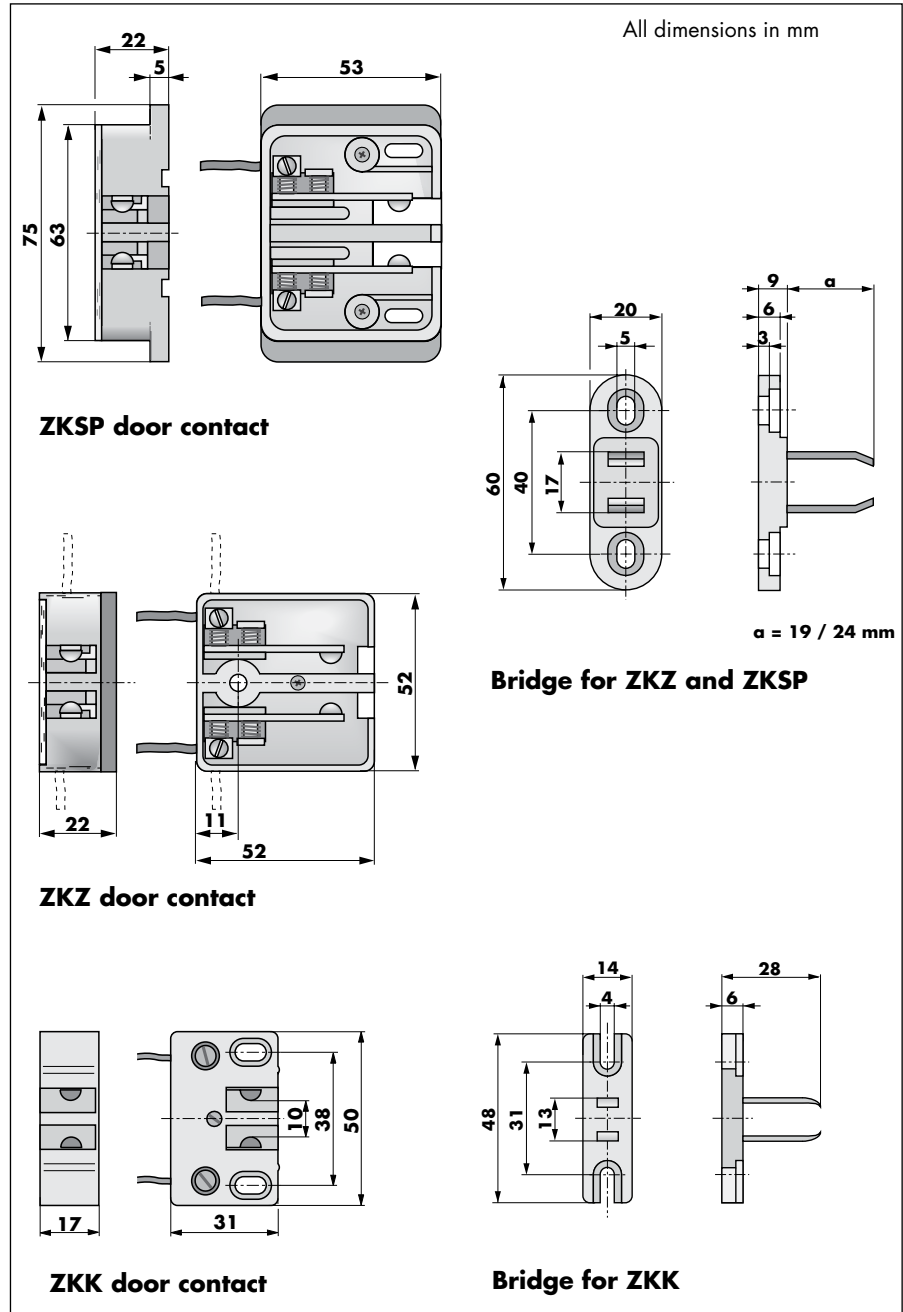

DICTATOR Door Contacts

For Hinged Lift Doors

DICTATOR door contacts have especially been designed for hinged lift doors. They guarantee the lift door is fully closed before the lift starts moving.

The contact points are silvered to help them last and prevent sparking when the door closes.

Types

Contact points	silvered
Body	plastic
Types	ZKK, ZKZ, ZKSP

DICTATOR Door Contacts

Dimensions

Order Information

ZKSP door contact	part no. 050000
ZKZ door contact	part no. 050002
ZKK door contact	part no. 050104
Contact bridge for ZKK	part no. 050005
Contact bridge for ZKZ and ZKSP (19 mm)	part no. 050001
Contact bridge for ZKZ and ZKSP (24 mm)	part no. 050003